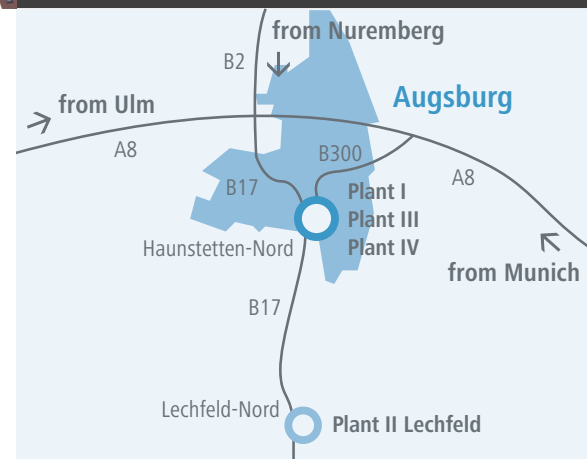

Premium AEROTEC

Site Augsburg Plant III

Navigation address:

Weddigenstrasse 22

86179 Augsburg

Phone: +49 (0) 821 801 0

www.premium-aerotec.com/en

From Ulm:

Follow the motorway A8/E52 towards Augsburg/Munich (München). Exit at junction 72 (Augsburg-West) in the direction of Augsburg-Centre (Augsburg-Zentrum) and follow the B17 towards Landsberg a. Lech. Exit at junction 6 (Haunstetten-Nord) and turn right into Bürgermeister-Ulrich-Strasse. Follow the road for around 1 km, then turn right into Weddigenstrasse.

From Munich:

Follow the motorway A8/E52 towards Augsburg/Stuttgart. Exit at junction 72 (Augsburg-West) in the direction of Augsburg-Centre (Augsburg-Zentrum) and follow the B17 towards Landsberg a. Lech. Exit at junction 6 (Haunstetten-Nord) and turn right into Bürgermeister-Ulrich-Strasse. Follow the road for around 1 km, then turn right into Weddigenstrasse.