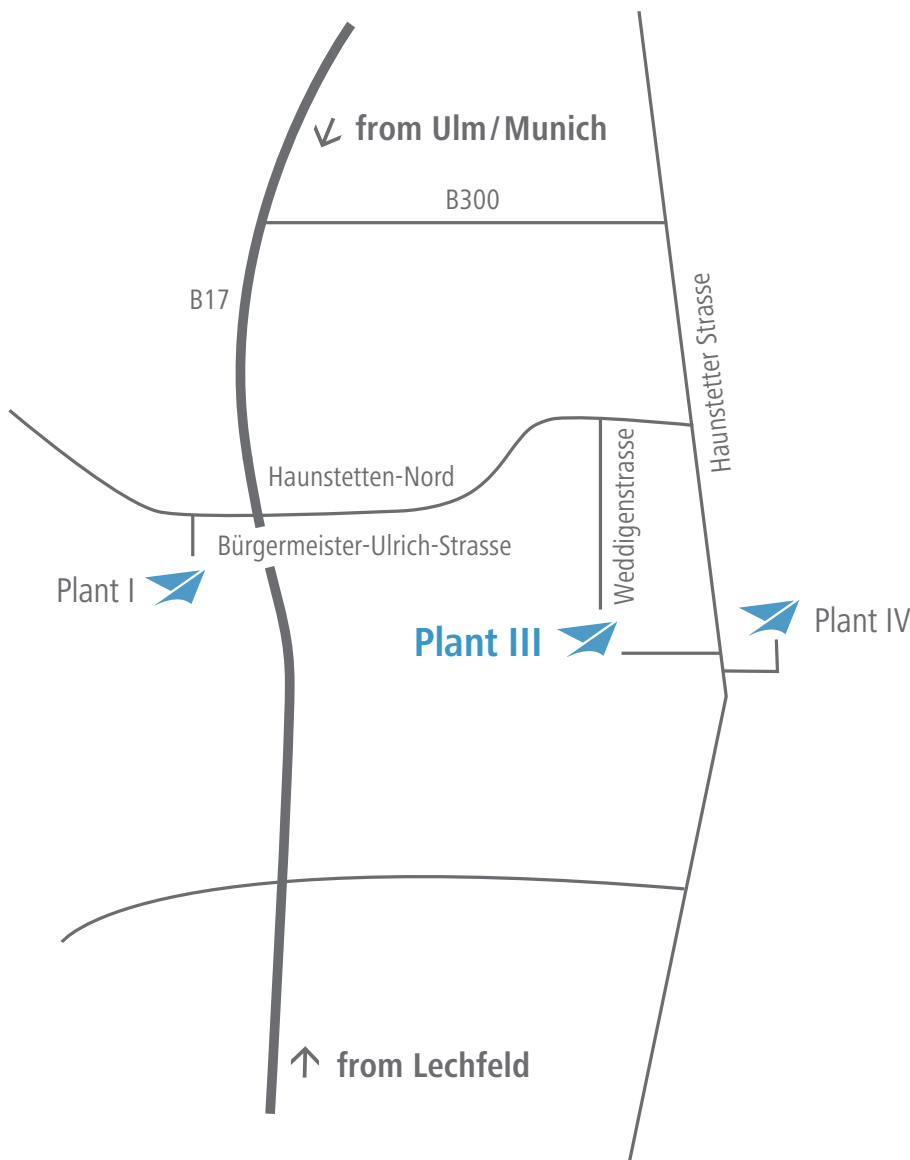

Premium AEROTEC

Site Augsburg Plant III

Navigation address:

Weddigenstrasse 22

86179 Augsburg

Phone: +49 (0) 821 801 0

www.premium-aerotec.com/en

From Ulm:

Follow the motorway A8/E52 towards Augsburg/Munich (München). Exit at junction 72 (Augsburg-West) in the direction of Augsburg-Centre (Augsburg-Zentrum) and follow the B17 towards Landsberg a. Lech. Exit at junction 6 (Haunstetten-Nord) and turn right into Bürgermeister-Ulrich-Strasse. Follow the road for around 1 km, then turn right into Weddigenstrasse.

From Munich:

Follow the motorway A8/E52 towards Augsburg/Stuttgart. Exit at junction 72 (Augsburg-West) in the direction of Augsburg-Centre (Augsburg-Zentrum) and follow the B17 towards Landsberg a. Lech. Exit at junction 6 (Haunstetten-Nord) and turn right into Bürgermeister-Ulrich-Strasse. Follow the road for around 1 km, then turn right into Weddigenstrasse.